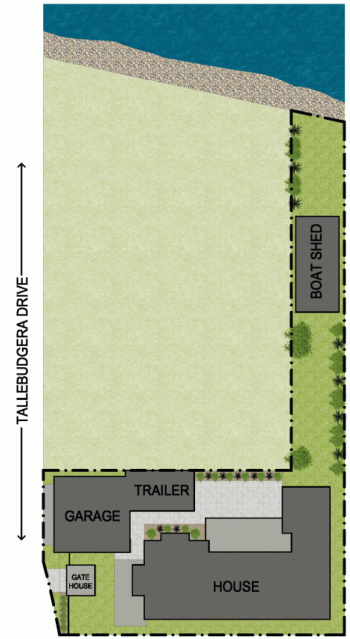

SITE PLAN
(NOT TO SCALE)

LOWER	: 115 SQ.M.
UPPER	: 102 SQ.M.
GARAGE	: 36 SQ.M.
TRAILER	: 16 SQ.M.
DECK	: 30 SQ.M.

0 1 2 3 4 5

90 Tallebudgera Drive, Palm Beach