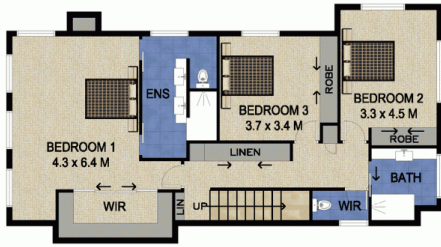

SITE PLAN
(NOT TO SCALE)

LOWER	: 115 SQ.M.
UPPER	: 102 SQ.M.
GARAGE	: 36 SQ.M.
TRAILER	: 16 SQ.M.
DECK	: 30 SQ.M.

0 1 2 3 4 5

90 Tallebudgera Drive, Palm Beach