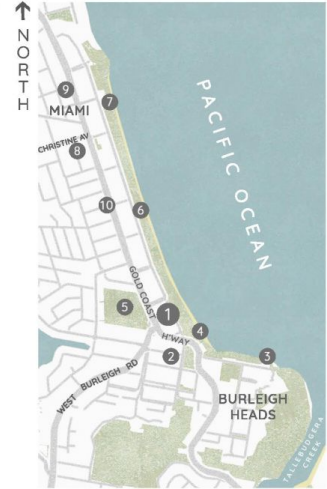

:: LOCATION MAP

BURLEIGH GARDENS 101/1855 Gold Coast Highway BURLEIGH HEADS

2 Bed 2 Bath 1 Car

Internal 80m² | Balcony 5m² | Total 85m²
Carspace 14m²

Juliana Gomes
0409 205 012
Marcela Roncarati
0434 264 455