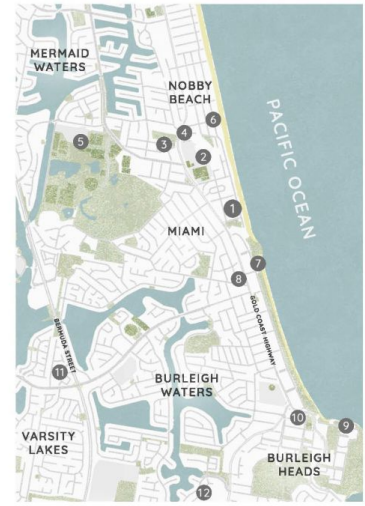

:: LOCATION MAP

↑
N
O
R
T
H

MIAMI BEACH APARTMENTS

21/8-12 Marine Parade MIAMI

🛏️ 2 Bed   🚿 1 Bath   🚗 1 Car

Internal 64m² | Balcony 14m² | Total 78m²
Carspace 14m²

Juliana Gomes
0409 205 012
Marcela Roncarati
0434 264 455

pdc.
space brought to life