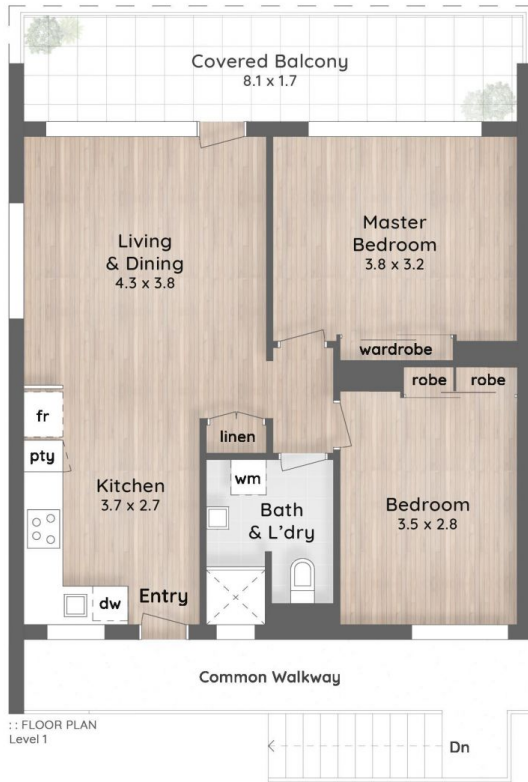

:: FLOOR PLAN
Level 1

↑
N
O
R
T
H

POINTS OF INTEREST

1. MIAMI BEACH APARTMENTS
2. Miami State High School
3. Miami Marketta & Local Bars / Restaurants
4. Nobbys Beach Restaurants, Bars & Boutiques
5. Pizzey Park Sporting Complex | 6. Nobby's Beach Surf Club
7. North Burleigh Hill & Surf Club
8. Miami One Shopping Centre | 9. Burleigh Hill
10. James Street Restaurants, Bars & Boutiques
11. Christine Corner Shops | 12. Stockland Burleigh Heads